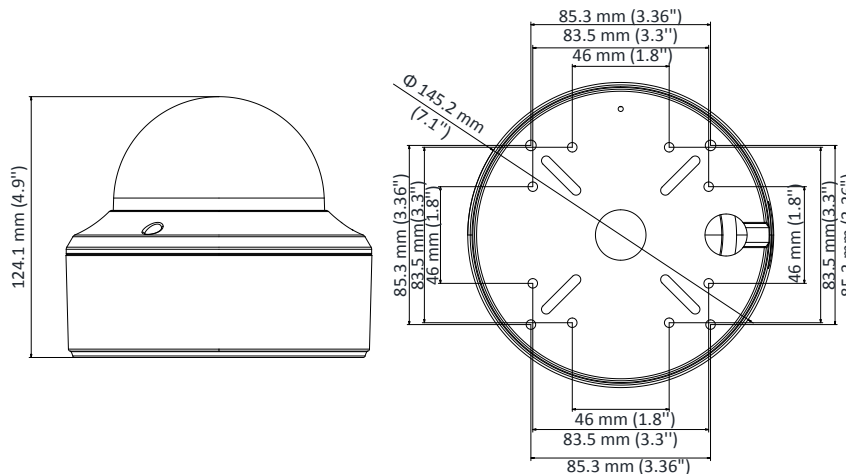

Order Model

DS-2CC52D9T-AVPIT3ZE

* PoC function is only available when cooperating with DS-1TPXXX.

Dimensions