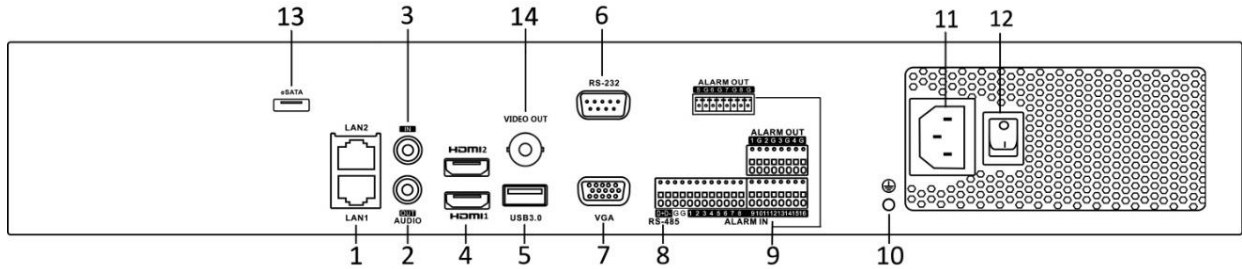

Physical Interfaces

Index	Description	Index	Description
1	LAN1 and LAN2 Interfaces	2	AUDIO OUT
3	AUDIO IN	4	HDMI Interface
5	USB 3.0 Interface	6	RS-232 Serial Interface
7	VGA Output (DB9 Connector)	8	RS-485 Serial Interface
9	Controller Port, Alarm In/Alarm Out	10	GND
11	100 to 240 VAC power supply	12	Power Switch
13	eSATA Interface	14	VIDEO OUT